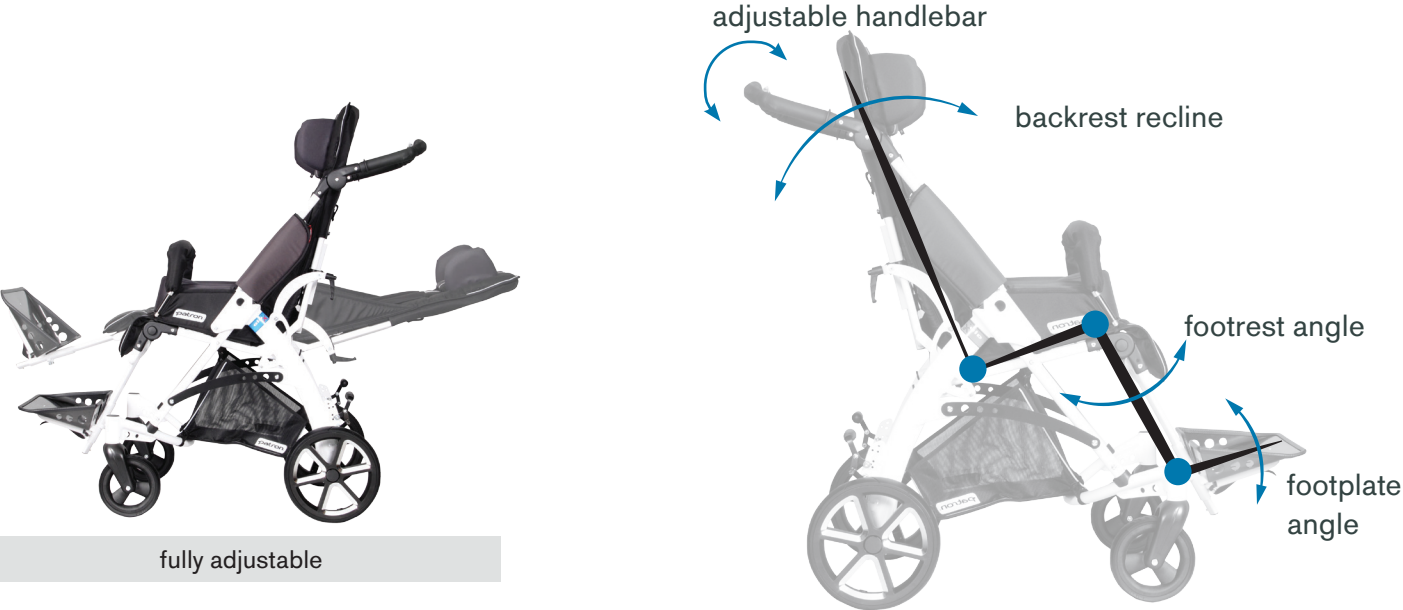

Growing functions

Seat positioning